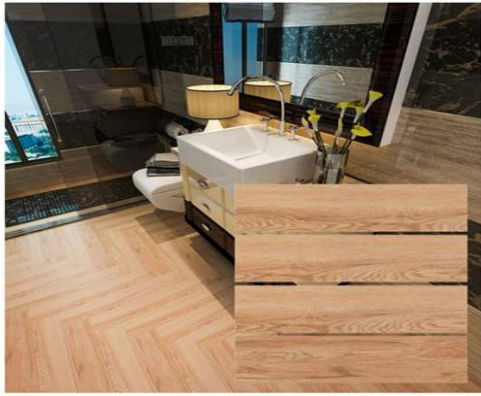

**White Glazed Ceramic Wood Tile**

Model: N6153091

Size: 150 x 600mm

Price: 5.99 ~ 9.99 USD

**Grey Glazed Porcelain Wood Tile**

Model: HO6153094

Size: 150 x 600mm

Price: 5.99 ~ 9.99 USD

**Light Grey Glazed Ceramic Wood Tile**

Model: HO6153105

Size: 150 x 600mm

Price: 5.99 ~ 9.99 USD

**Brown Glazed Porcelain Wood Tile**

Model: HMF61585

Size: 150 x 600mm

Price: 5.99 ~ 9.99 USD