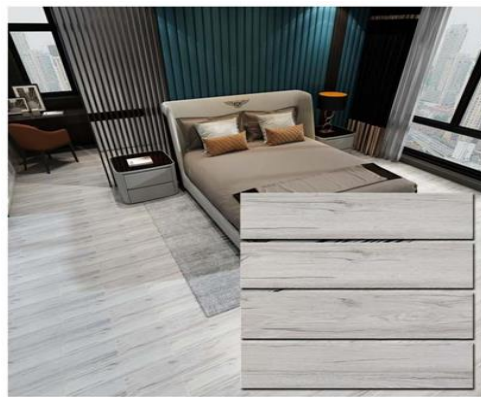

Grey Glazed Porcelain Wood Tile
Model: HMF615856
Size: 150 x 600mm
Price: 5.99 ~ 9.99 USD