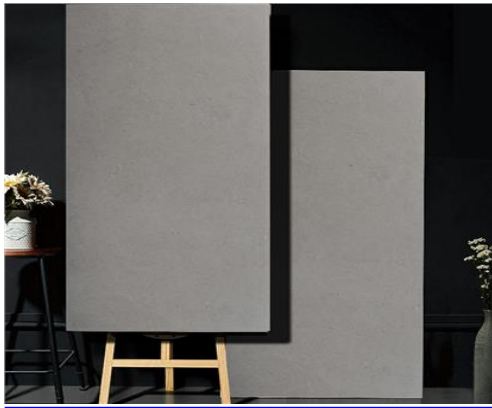

Pink Glazed Ceramic Tile

Model: HGH61FD010

Size: 600 x 1200mm

Price: 7.2 ~ 9.6 USD

Beige Glazed Porcelain Floor Tiles
 Model: Y12D6005-TFL-1
 Size: 600 x 1200mm
 Price: 5.99 ~ 9.99 USD

Grey Marble Look Porcelain Floor Tiles
 Model: HFQ126017
 Size: 600 x 1200mm
 Price: 5.99 ~ 9.99 USD

Brown Terrazzo Floor Tile
 Model: HB612F30
 Size: 600 x 1200mm
 Price: 5.99 ~ 9.99 USD

Gray Polished Porcelain Floor Tile
 Model: HB612F023
 Size: 600 x 1200mm
 Price: 5.99 ~ 9.99 USD

Gray Glazed Porcelain Floor Tile
 Model: HB612F021
 Size: 600 x 1200mm
 Price: 5.99 ~ 9.99 USD