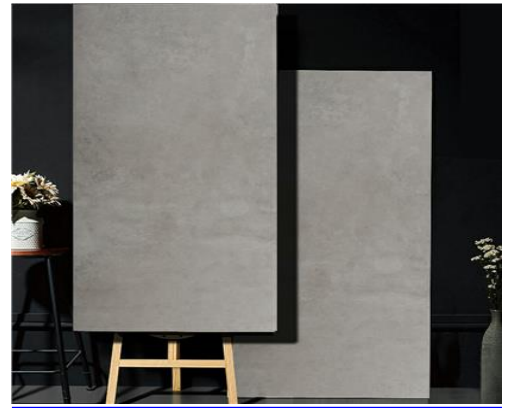

Pink Glazed Ceramic Tile

Model: HGH61FD010

Size: 600 x 1200mm

Price: 7.2 ~ 9.6 USD

Beige Glazed Porcelain Floor Tiles
 Model: Y12D6005-TFL-1
 Size: 600 x 1200mm
 Price: 5.99 ~ 9.99 USD

Grey Marble Look Porcelain Floor Tiles
 Model: HFQ126017
 Size: 600 x 1200mm
 Price: 5.99 ~ 9.99 USD

Brown Terrazzo Floor Tile
 Model: HB612F30
 Size: 600 x 1200mm
 Price: 5.99 ~ 9.99 USD

Gray Polished Porcelain Floor Tile
 Model: HB612F023
 Size: 600 x 1200mm
 Price: 5.99 ~ 9.99 USD

Gray Glazed Porcelain Floor Tile
 Model: HB612F021
 Size: 600 x 1200mm
 Price: 5.99 ~ 9.99 USD