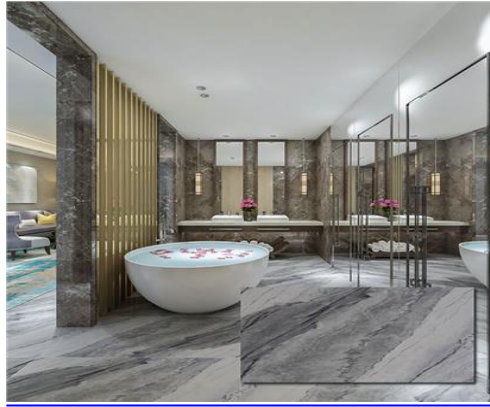

Pink Glazed Ceramic Tile

Model: HGH61FD010

Size: 600 x 1200mm

Price: 7.2 ~ 9.6 USD

Beige Glazed Porcelain Floor Tiles
 Model: Y12D6005-TFL-1
 Size: 600 x 1200mm
 Price: 5.99 ~ 9.99 USD

Grey Marble Look Porcelain Floor Tiles
 Model: HFQ126017
 Size: 600 x 1200mm
 Price: 5.99 ~ 9.99 USD