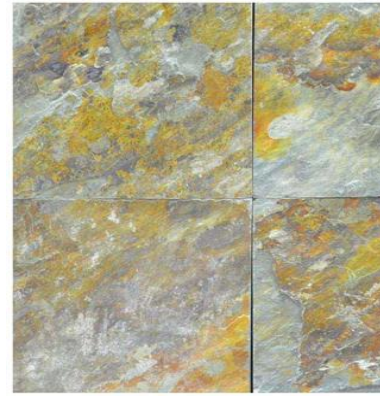

**Yellow Matte Artificial Stone Tile**  
 Model: HS-MC14  
 Size: 150 x 600mm  
 Price: 5.99 ~ 9.99 USD

**Grey Matte Artificial Stone Wall Tile**  
Model: HS-GR01  
Size: 200 x 300mm  
Price: 5.99 ~ 9.99 USD

**Dark Grey Matte Artificial Stone Wood Tile**  
Model: HS-ZT028  
Size: 150 x 600mm  
Price: 5.99 ~ 9.99 USD

**Brown Matte Artificial Stone Wall Tile**  
Model: HS-ZT012  
Size: 150 x 600mm  
Price: 5.99 ~ 9.99 USD

**Brown Matte Artificial Stone Wood Tile**  
Model: HS-MB011  
Size: 150 x 600mm  
Price: 5.99 ~ 9.99 USD

**Dark Grey Matte Artificial Stone Floor Tile**  
Model: P04  
Size: 300 x 300mm  
Price: 5.99 ~ 9.99 USD