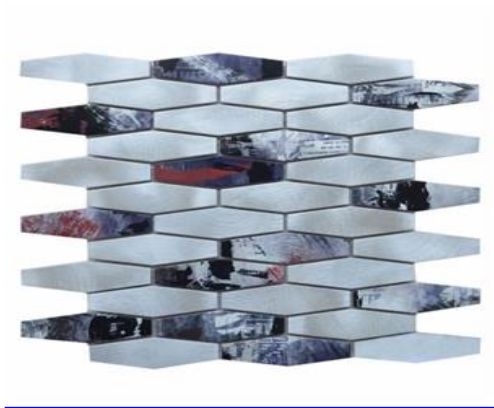

Coloured Polished Artificial Stone Tile
Model: JN1004
Size: Customized Size
Price: 35 ~ 65 USD