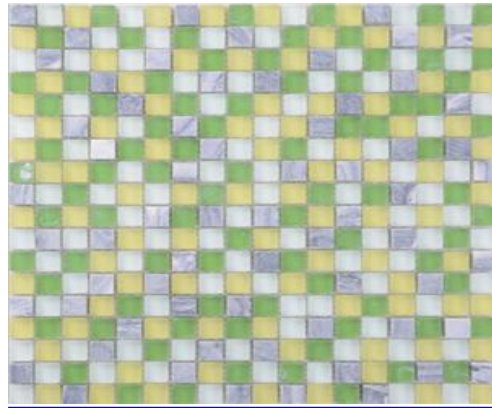

Yellow Glazed Artificial Stone Tile
Model: QJ008
Size: Customized Size
Price: 34 ~ 52 USD