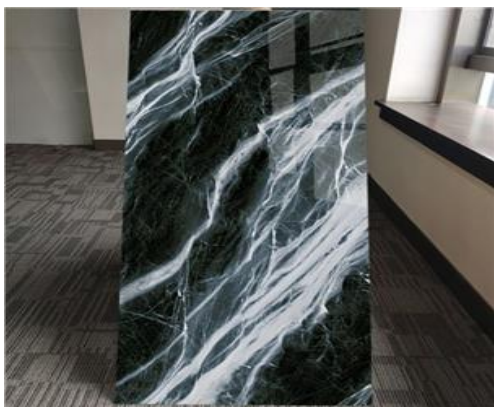

Black Glazed Artificial Stone Tile
Model: HKP715119C
Size: Customized Size
Price: 11.5 ~ 13.8 USD