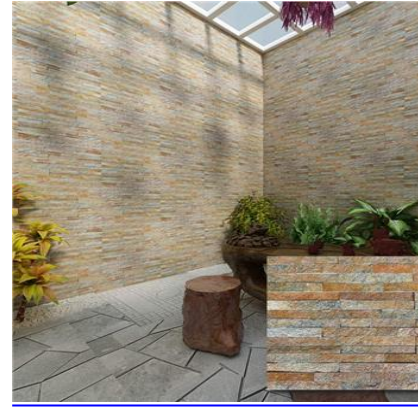

Brown Matte Artificial Stone Wall Tile
Model: HS-ZT012
Size: 150 x 600mm
Price: 5.99 ~ 9.99 USD