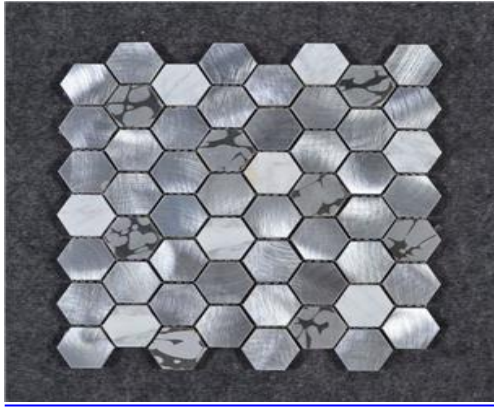

Silver Grey Matte Artificial Stone Tile
Model: HEX40181
Size: Customized Size
Price: 35 ~ 65 USD