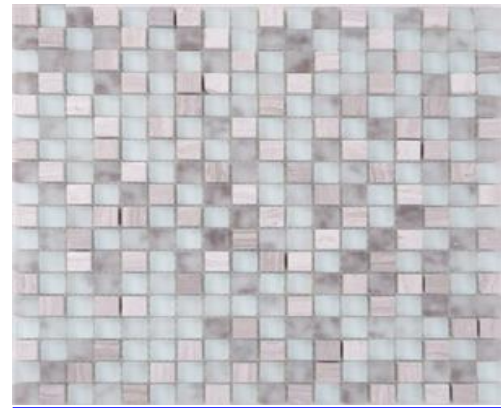

Light Grey Glazed Artificial Stone Tile
Model: QJ001
Size: Customized Size
Price: 34 ~ 52 USD