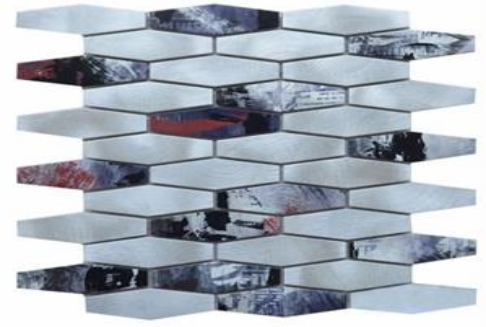

Coloured Glazed Ceramic Tile
Model: HC1349
Size: Customized Size
Price: 40 ~ 70 USD

Coloured Polished Artificial Stone Tile
Model: JN1004
Size: Customized Size
Price: 35 ~ 65 USD