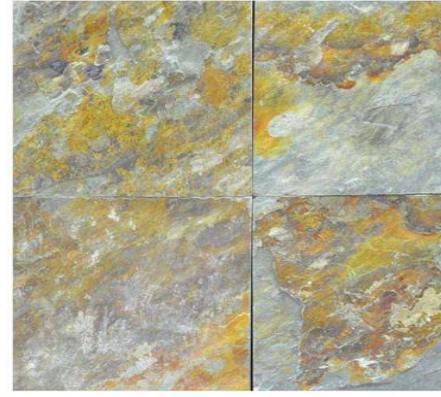

Coloured Glass Mosaic Tile
Model: HSJ017
Size: 300 x 300mm
Price: 5.99 ~ 9.99 USD

Coloured Glass Mosaic Tile
Model: LV002
Size: 300 x 300mm
Price: 5.99 ~ 9.99 USD

Coloured Polished Artificial Stone Tile
Model: YQ007T
Size: 300 x 300mm
Price: 5.99 ~ 9.99 USD

Coloured Ceramic Mosaic Tile
Model: TR-3
Size: 300 x 300mm
Price: 5.99 ~ 9.99 USD

Coloured Ceramic Mosaic Tile

Model: TC08

Size: 300 x 300mm

Price: 5.99 ~ 9.99 USD

Coloured Matte Artificial Stone Wood Tile

Model: HS-ZT010

Size: 150 x 600mm

Price: 5.99 ~ 9.99 USD

Coloured Matte Artificial Stone Floor Tile

Model: P03

Size: 600 x 600mm

Price: 5.99 ~ 9.99 USD

Coloured Glazed Porcelain Floor Tile