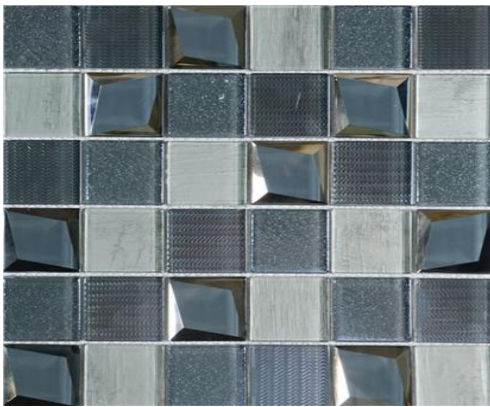

Coloured Glazed Porcelain Tile
Model: HA621U
Size: Customized Size
Price: 13.8 ~ 16.8 USD

Coloured Polished Marble Wall Tile
Model: PJ209
Size: 1200 x 2400mm
Price: 5.99 ~ 9.99 USD

Coloured Glass Mosaic Tile
Model: AB-007
Size: 300 x 300mm
Price: 5.99 ~ 9.99 USD