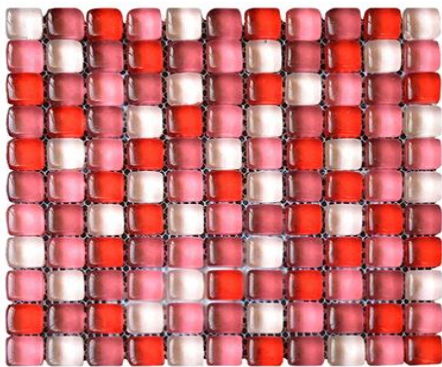

Pink Glass Mosaic Tile
Model: HSJ014
Size: 300 x 300mm
Price: 5.99 ~ 9.99 USD