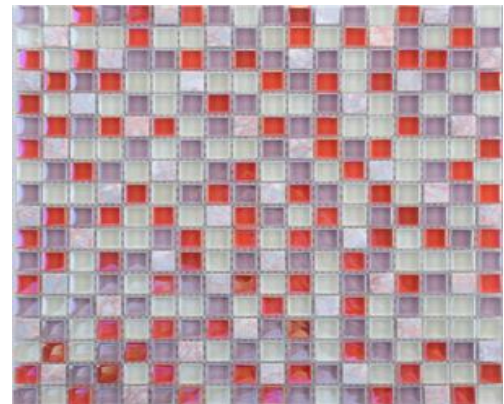

Red Glazed Glass Mosaic Tile
Model: PY002
Size: Customized Size
Price: 34 ~ 52 USD