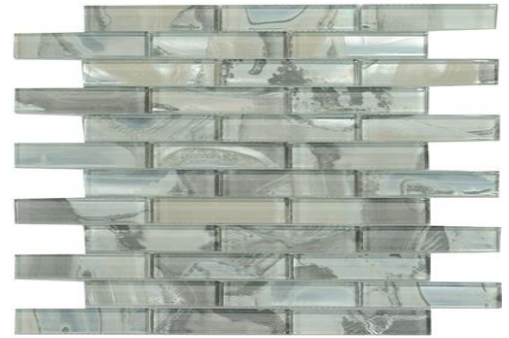

Light Grey Glossy Glass Mosaic Tile
Model: YQ1109
Size: 300 x 300mm
Price: 5.99 ~ 9.99 USD

Dark Grey Glass Mosaic Tile
Model: YQ1119
Size: 300 x 300mm
Price: 5.99 ~ 9.99 USD

Coloured Polished Marble Wall Tile
Model: PJ209
Size: 1200 x 2400mm
Price: 5.99 ~ 9.99 USD

Black Glass Mosaic Tile
Model: YQ1088
Size: 300 x 300mm
Price: 5.99 ~ 9.99 USD

Silver Grey Polished Marble Tile
Model: YQ1117
Size: 300 x 300mm
Price: 5.99 ~ 9.99 USD

Green Glass Mosaic Tile
Model: YQ1108
Size: 300 x 300mm
Price: 5.99 ~ 9.99 USD