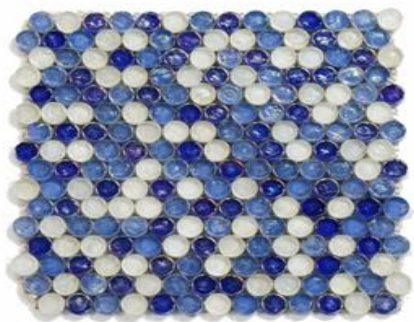

Glass Tiles Prices List

Blue Glazed Glass Mosaic Tile

Model: HSJ02

Size: Customized Size

Price: 20 ~ 35 USD

Orange Glazed Glass Mosaic Tile

Model: HSJ012

Size: Customized Size

Price: 27.1 ~ 40.6 USD

Silver Grey Polished Artificial Stone Tile

Model: YQ1023

Size: Customized Size

Price: 25 ~ 45 USD

Dark Grey Glazed Glass Mosaic Tile

Model: Q001

Size: Customized Size