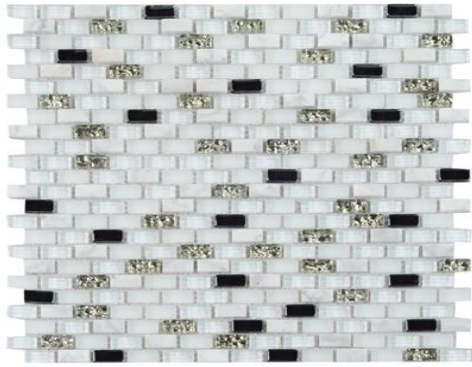

White Glass Mosaic Tile
Model: YQ1082
Size: 300 x 300mm
Price: 5.99 ~ 9.99 USD