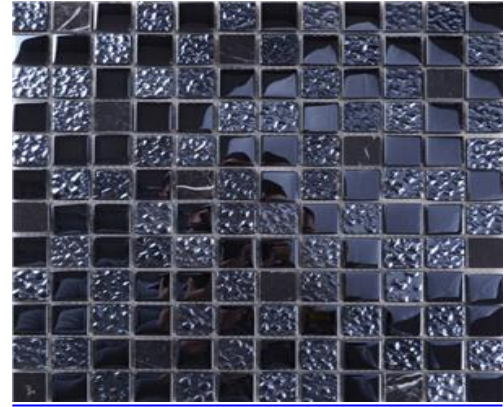

Coloured Glazed Glass Mosaic Tile
Model: PJ007
Size: 1200 x 2400mm
Price: 150 ~ 300 USD

Black Glazed Artificial Stone Tile
Model: QJ010
Size: Customized Size
Price: 34 ~ 52 USD

Grey Polished Artificial Stone Tile
Model: YQ1022
Size: Customized Size
Price: 25 ~ 45 USD