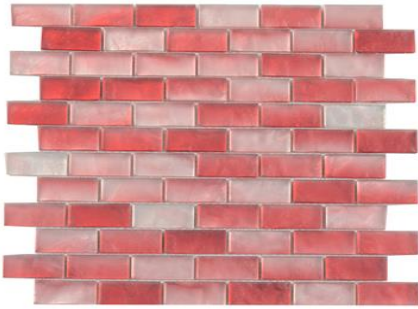

Red Glass Mosaic Tile
Model: YQ1111
Size: 300 x 300mm
Price: 5.99 ~ 9.99 USD