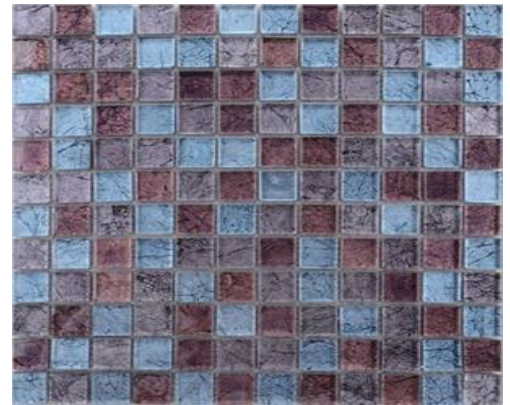

Red Glazed Glass Mosaic Tile

Model: SH104

Size: Customized Size

Price: 29 ~ 43.5 USD