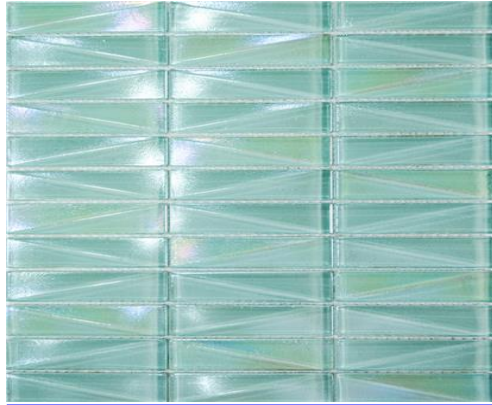

Green Glossy Glass Mosaic Tile
Model: LME024
Size: 300 x 300mm
Price: 5.99 ~ 9.99 USD