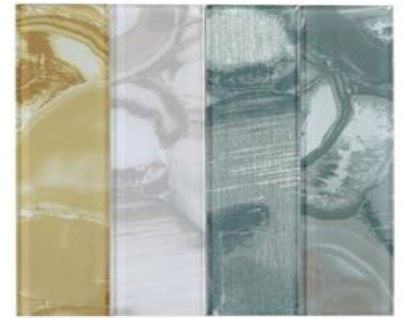

Green Glazed Glass Mosaic Tile
Model: HYQ-2262
Size: 300 x 300mm
Price: 25 ~ 70 USD