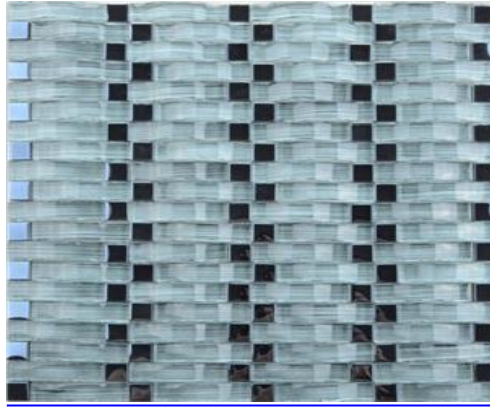

Blue Glazed Glass Mosaic Tile
Model: PY006
Size: Customized Size
Price: 25 ~ 40 USD