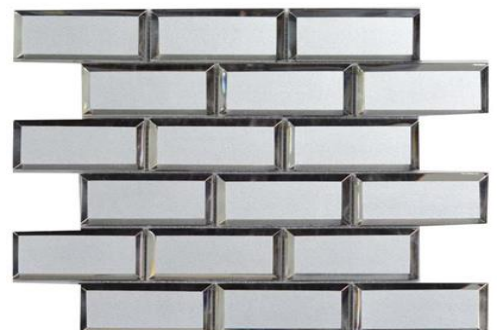

Price: 5.99 ~ 9.99 USD

Brown Marble Look Mosaic Tile

Model: YQ1098

Size: 300 x 300mm

Price: 5.99 ~ 9.99 USD

Silver Grey Glass Mosaic Tile

Model: YQ1110

Size: 300 x 300mm

Price: 5.99 ~ 9.99 USD

Blue Glass Mosaic Tile
Model: PY039
Size: 300 x 300mm
Price: 5.99 ~ 9.99 USD

Coloured Glass Mosaic Tile
Model: LV002
Size: 300 x 300mm
Price: 5.99 ~ 9.99 USD

Black Glass Mosaic Tile
Model: YQ1089
Size: 300 x 300mm
Price: 5.99 ~ 9.99 USD