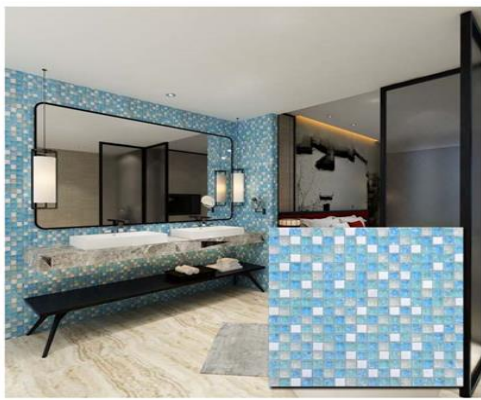

Blue Glass Mosaic Tile
Model: PY009
Size: 300 x 300mm
Price: 5.99 ~ 9.99 USD