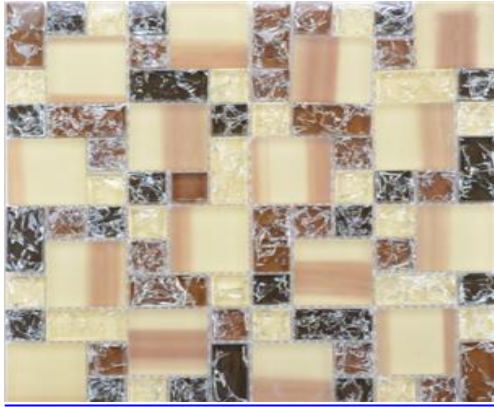

Yellow Glazed Glass Mosaic Tile
Model: PY019
Size: Customized Size
Price: 27.1 ~ 40.6 USD