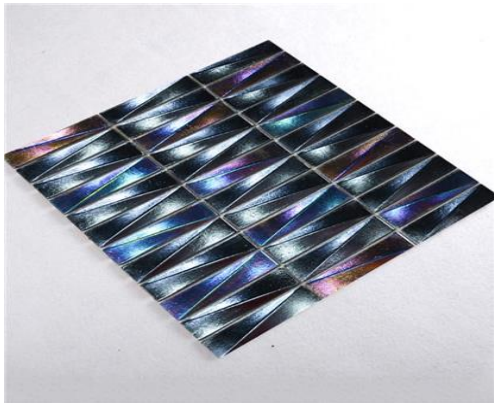

Black Glass Mosaic Tile
Model: LME027
Size: 300 x 300mm
Price: 5.99 ~ 9.99 USD