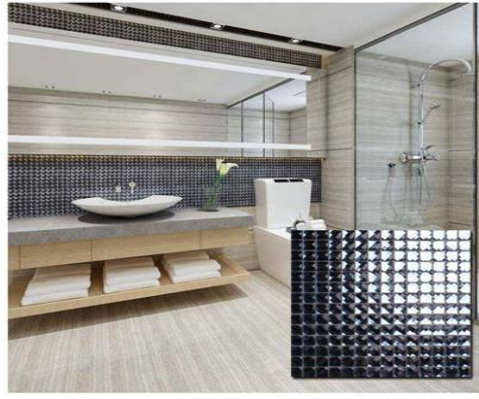

Blue Glass Mosaic Tile
Model: F2X-11
Size: 300 x 300mm
Price: 5.99 ~ 9.99 USD