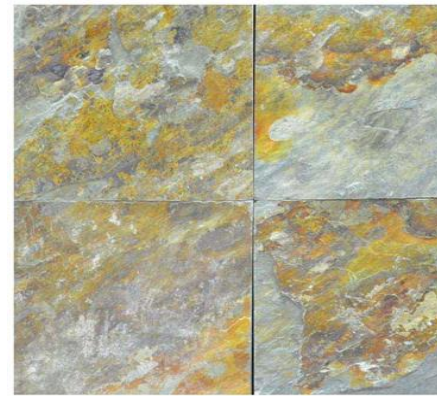

## R10 Tiles Prices List

**Grey Glazed Ceramic Floor Tile**  
Model: HB612F007  
Size: 600 x 1200mm  
Price: 6.10 ~ 9.10 USD

**Grey Polished Marble Wall Tile**  
Model: HS-MG07  
Size: Customized Size  
Price: 5.99 ~ 9.99 USD

**Silver Grey Polished Marble Tile**  
Model: YQ1117  
Size: 300 x 300mm  
Price: 5.99 ~ 9.99 USD

**Purple Glass Mosaic Tile**  
Model: PY008  
Size: 300 x 300mm  
Price: 5.99 ~ 9.99 USD

**Dark Grey Matte Artificial Stone Floor Tile**  
Model: P04  
Size: 300 x 300mm  
Price: 5.99 ~ 9.99 USD

**Coloured Matte Artificial Stone Floor Tile**  
Model: P03  
Size: 600 x 600mm  
Price: 5.99 ~ 9.99 USD