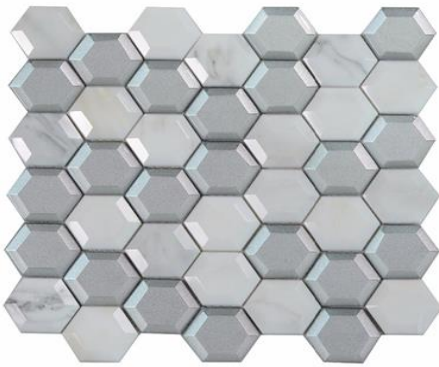

# Subway Tiles Prices List

Light Grey Glossy Glass Mosaic Tile  
Model: YQ1109  
Size: 300 x 300mm  
Price: 5.99 ~ 9.99 USD

Dark Grey Glass Mosaic Tile  
Model: YQ1119  
Size: 300 x 300mm  
Price: 5.99 ~ 9.99 USD

Black Glass Mosaic Tile  
Model: YQ1088  
Size: 300 x 300mm  
Price: 5.99 ~ 9.99 USD

Silver Grey Polished Marble Tile  
Model: YQ1117  
Size: 300 x 300mm  
Price: 5.99 ~ 9.99 USD

Green Glass Mosaic Tile  
Model: YQ1108  
Size: 300 x 300mm  
Price: 5.99 ~ 9.99 USD