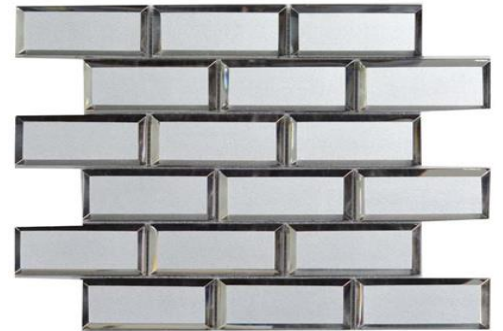

**Green Glass Mosaic Tile**  
Model: YQ1097  
Size: 300 x 300mm  
Price: 5.99 ~ 9.99 USD

**Light Grey Glass Mosaic Tile**  
Model: YQ1027  
Size: 300 x 300mm  
Price: 5.99 ~ 9.99 USD

**White Polished Marble Tile**  
Model: YQ1106  
Size: 300 x 300mm  
Price: 5.99 ~ 9.99 USD

**Blue Glass Mosaic Tile**  
Model: YQ1091  
Size: 300 x 300mm  
Price: 5.99 ~ 9.99 USD

**Brown Marble Look Mosaic Tile**  
Model: YQ1098  
Size: 300 x 300mm  
Price: 5.99 ~ 9.99 USD

**Silver Grey Glass Mosaic Tile**  
Model: YQ1110  
Size: 300 x 300mm  
Price: 5.99 ~ 9.99 USD