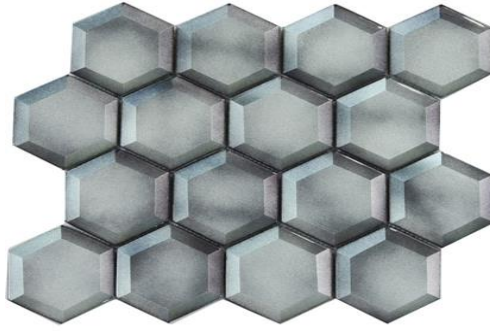

# Subway Tiles Prices List

Light Grey Glossy Glass Mosaic Tile  
Model: YQ1109  
Size: 300 x 300mm  
Price: 5.99 ~ 9.99 USD

Dark Grey Glass Mosaic Tile  
Model: YQ1119  
Size: 300 x 300mm  
Price: 5.99 ~ 9.99 USD

Black Glass Mosaic Tile  
Model: YQ1088  
Size: 300 x 300mm  
Price: 5.99 ~ 9.99 USD

Silver Grey Polished Marble Tile  
Model: YQ1117  
Size: 300 x 300mm  
Price: 5.99 ~ 9.99 USD

Green Glass Mosaic Tile  
Model: YQ1108  
Size: 300 x 300mm  
Price: 5.99 ~ 9.99 USD