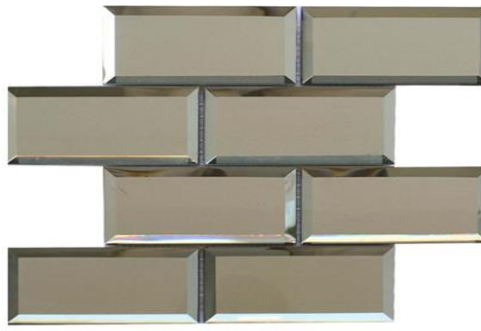

Light Grey Glass Mosaic Tile
Model: YQ1027
Size: 300 x 300mm
Price: 5.99 ~ 9.99 USD