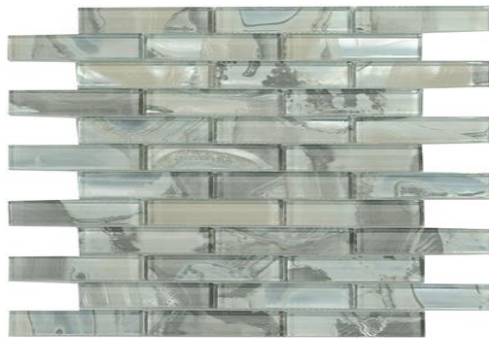

# Subway Tiles Prices List

Light Grey Glossy Glass Mosaic Tile  
Model: YQ1109  
Size: 300 x 300mm  
Price: 5.99 ~ 9.99 USD

Dark Grey Glass Mosaic Tile  
Model: YQ1119  
Size: 300 x 300mm  
Price: 5.99 ~ 9.99 USD

Black Glass Mosaic Tile  
Model: YQ1088  
Size: 300 x 300mm  
Price: 5.99 ~ 9.99 USD

Silver Grey Polished Marble Tile  
Model: YQ1117  
Size: 300 x 300mm  
Price: 5.99 ~ 9.99 USD

Green Glass Mosaic Tile  
Model: YQ1108  
Size: 300 x 300mm  
Price: 5.99 ~ 9.99 USD